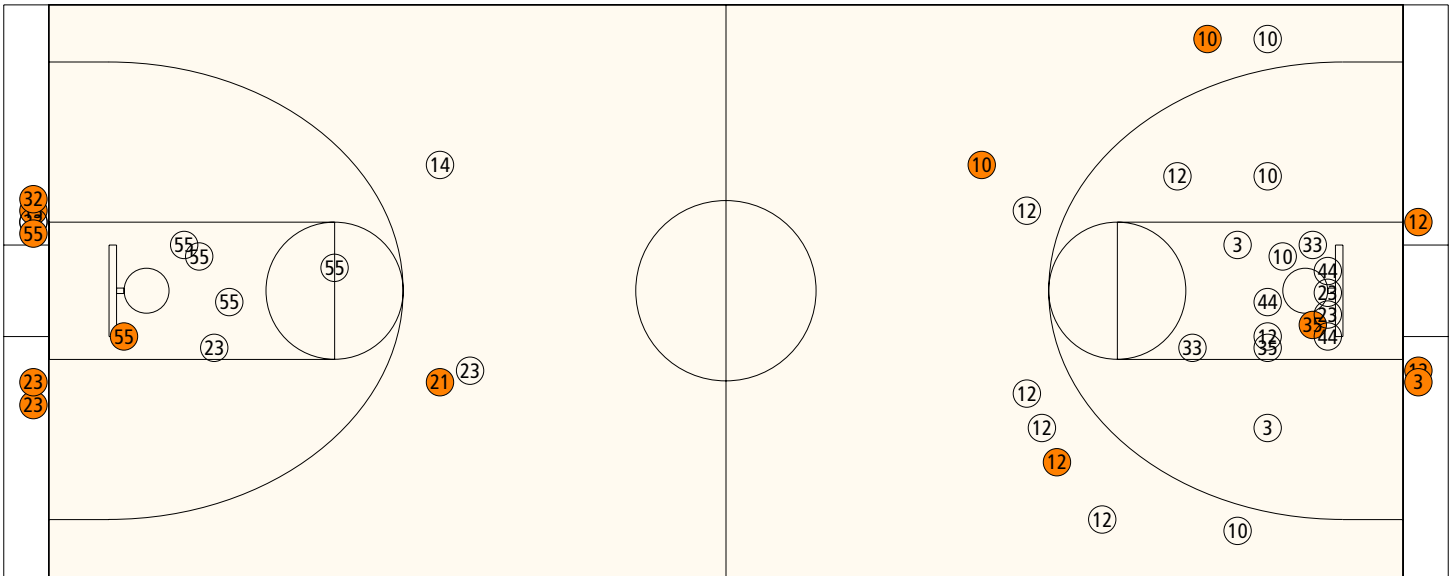

SECOND HALF

Franklin Simpson

2FG 6/13 (46.2%)	12	Pts/Shot 1.04
3FG 1/3 (33.3%)	3	2nd Eff Pts 4
TFG 7/16 (43.8%)		Pts off TO's 6
FT 12/20 (60.0%)	12	3Pt Eff +2.6
Scoring Distribution: 2FG 44.4% 3FG 11.1% FT 44.4%		

Montgomery County

2FG 4/18 (22.2%)	8	Pts/Shot 0.76
3FG 3/9 (33.3%)	9	2nd Eff Pts 5
TFG 7/27 (25.9%)		Pts off TO's 6
FT 8/12 (66.7%)	8	3Pt Eff +18.5
Scoring Distribution: 2FG 32.0% 3FG 36.0% FT 32.0%