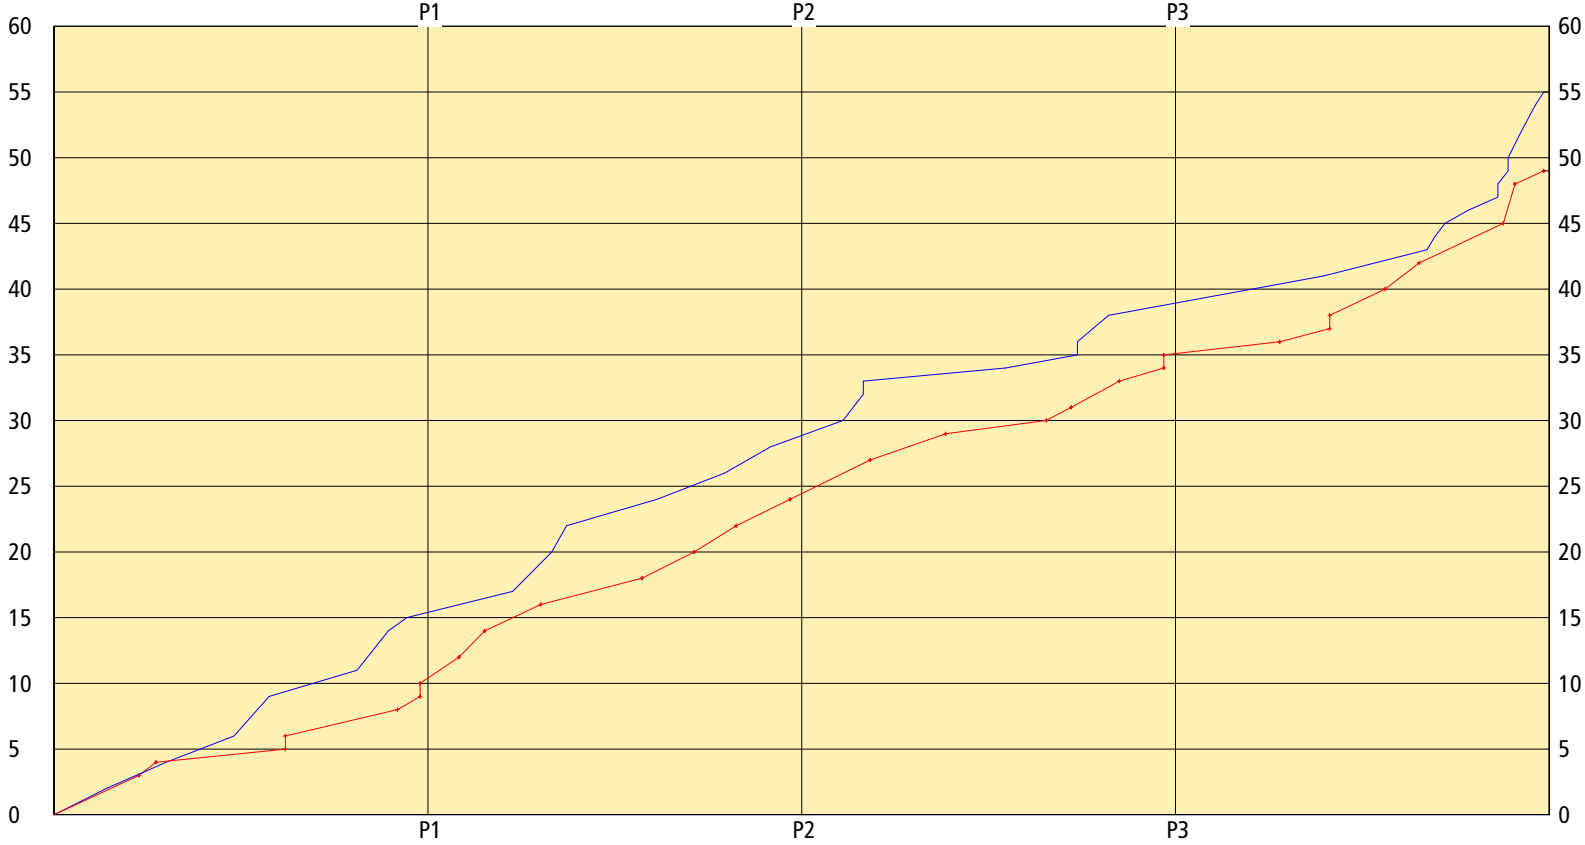

LEAD TIMELINE

Lady Indians

Lady Wildcats — Lady Indians SCORING TIMELINE

Largest Lead FS 33 MONTG 24 (9 pts) Lead Changes 4 Number of Ties 1

2008 Houchens Industries/KHSAA Girls' Sweet 16 - Play by Play Report - Scoring Only (pg 1)
Franklin Simpson Lady Wildcats vs. Montgomery County Lady Indians
Date: 03/14/2008 Time: 8:00 pm CST Site: Diddle Arena-Bowling Green, KY Attendance: 5630