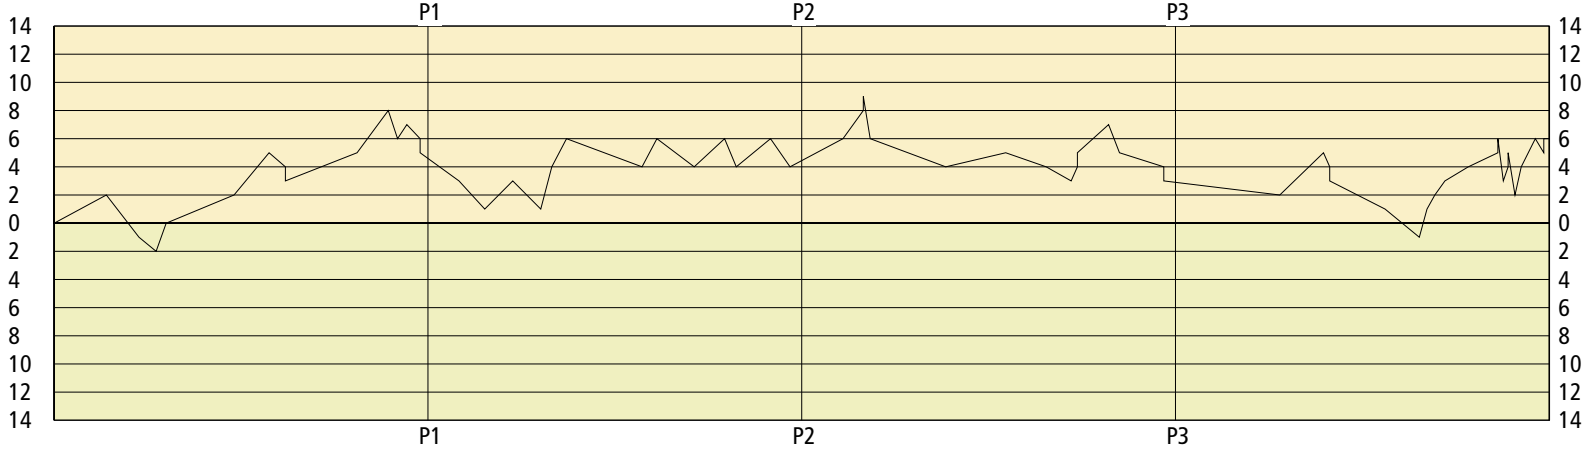

Lady Wildcats

LEAD TIMELINE

Lady Indians

Lady Wildcats — Lady Indians SCORING TIMELINE