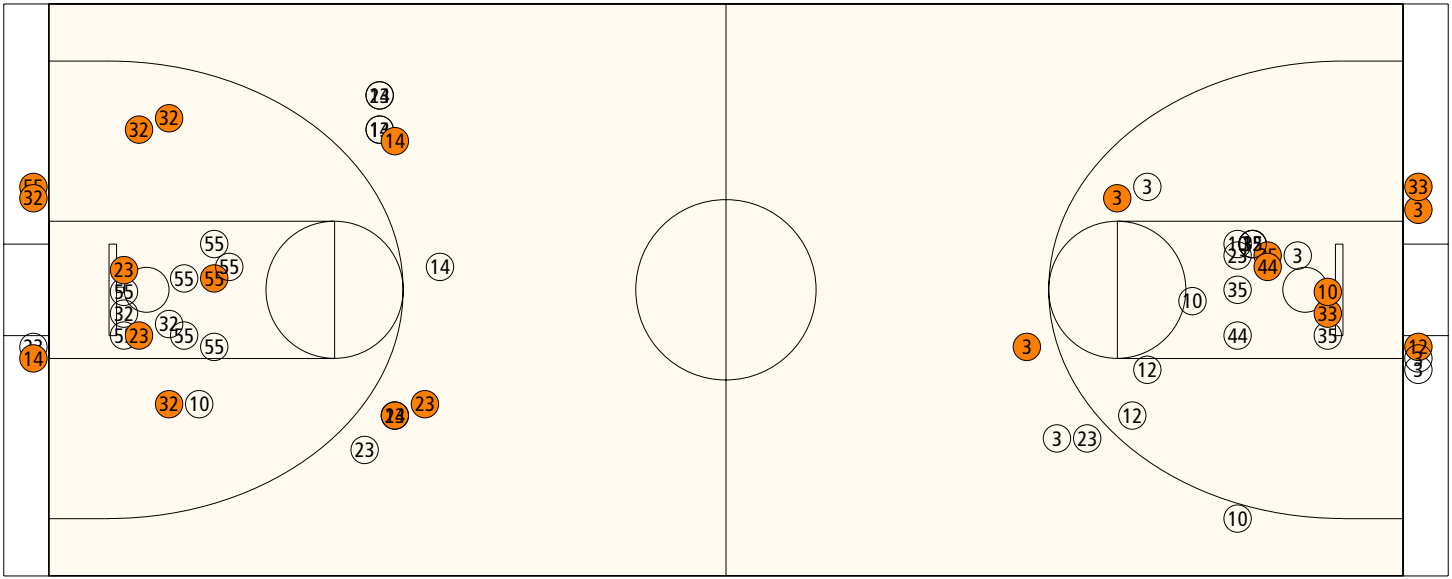

FIRST HALF

Franklin Simpson

Shooting	Pts	Pts
2FG 9/20 (45.0%)	18	Pts/Shot 0.88
3FG 3/10 (30.0%)	9	2nd Eff Pts 2
TFG 12/30 (40.0%)		Pts off TO's 4
FT 1/4 (25.0%)	1	3Pt Eff +0.0
Scoring Distribution: 2FG 64.3% 3FG 32.1% FT 3.6%		

Montgomery County

Shooting	Pts	Pts
2FG 8/23 (34.8%)	16	Pts/Shot 0.80
3FG 1/4 (25.0%)	3	2nd Eff Pts 8
TFG 9/27 (33.3%)		Pts off TO's 11
FT 5/6 (83.3%)	5	3Pt Eff +1.8
Scoring Distribution: 2FG 66.7% 3FG 12.5% FT 20.8%